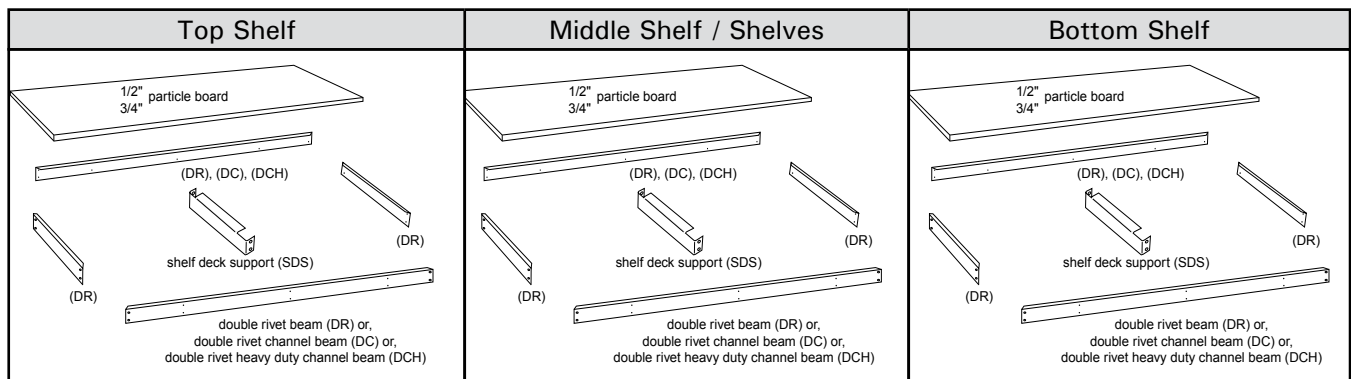

NationWide **SUPERSTORE!**
Shelving.com AMERICA'S SHELVING

SERIES 200B BULK STORAGE SHELVING

Additional Heights Available!

- No Nuts, Bolts or Shelf Clips
- 14 Gauge Post
- Accessible from all four sides
- Shelves are adjustable every 1 1/2"
- Available with or without Particle Board Decking
- Gray powder coated finish

Model Number Code: **B3-7218-84WHCR**

Series 200B _____
 Number of Shelves _____
 Shelf Width in Inches _____
 Shelf Depth in Inches _____
 Unit Height in Inches _____
 Particle Board Decking Included _____
 Shelf Deck Support Included (1 per Shelf) _____
 Channel Beam _____
 Heavy Duty Channel Beam, 1 7/8" x 1 7/8" Heavy Duty Post, 3/4" Particle Board Decking _____

Boltless Shelving

SERIES 200B SHELF ILLUSTRATION

This high capacity shelving utilizes Double Rivet Beams to increase capacities and allow for wide span applications. These units are manufactured from heavy duty steel and feature the Series 200 boltless design which provides for easy installation without nuts, bolts or shelf clips. Shelves are accessible from all four sides and can be adjusted every 1^{1/2}". These units are available with or without particle board decking. Units priced at 7' tall. Other heights available for immediate shipment. Units come standard with 3 adjustable shelves. Extra shelves available separately. Finish: Powder Coated Gray